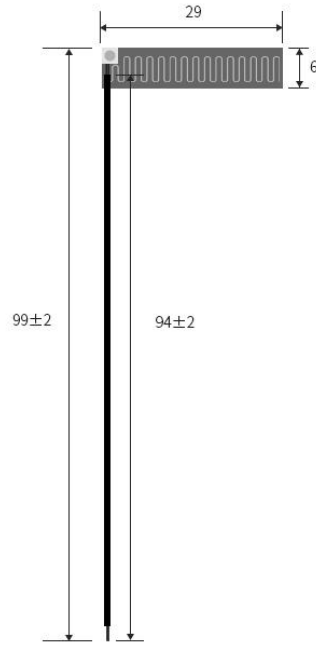

433MHz FPC BUILT-IN ANTENNA

TECHNICAL DATA SHEET

TX433-FPC-2906

TX433-FPC-2906

| NO. | MECHANICAL SPECIFICATIONS | VALUE | COMMENT |
|-----|------------------------------|-----------------|--------------|
| 01 | Part Number | TX433-FPC-2906 | Omni Antenna |
| 02 | Material | FPC | |
| 03 | Connector Type | IPEX-1 | |
| 04 | Antenna Colour | Black | |
| 05 | Overall Size | 29*6mm | |
| 06 | Cable Length | 94mm | |
| 07 | Weight | 1g | |
| NO. | ELECTRICAL SPECIFICATIONS | VALUE | COMMENT |
| 01 | Frequency | 433MHz | 423~443MHz |
| 02 | Antenna Gain | 2dBi | |
| 03 | Radiation type | Omnidirectional | |
| 04 | Polarization | Linear | Vertical |
| 05 | Nominal Impedance | 50Ω | |
| 06 | Max Input Power | 2W | |
| 07 | S.W.R. | ≤1.5 | |
| NO. | ENVIRONMENTAL SPECIFICATIONS | VALUE | COMMENT |
| 01 | Operation Temperature | -30°C ~ +75°C | |
| 02 | Storage Temperature | -30°C ~ +75°C | |
| 03 | RoHS Compliant | YES | |

MECHANICAL DRAWING

Unit: mm

S.W.R

SMITH

Disclaimer

EBYTE reserves all rights to this document and the information contained herein. Products, names, logos and designs described herein may in whole or in part be subject to intellectual property rights. Reproduction, use, modification or disclosure to third parties of this document or any part thereof without the express permission of EBYTE is strictly prohibited.