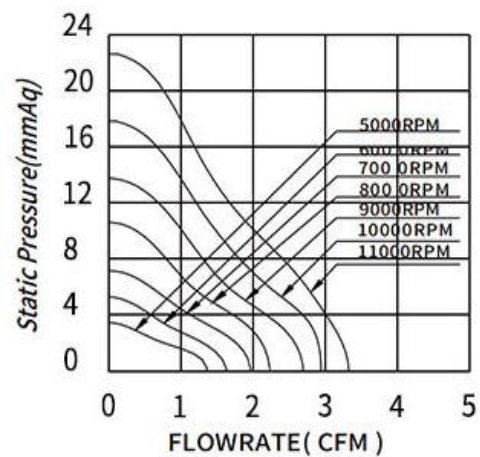

PIN1:BLACK WIRE----(-)

PIN2:RED WIRE----(+)

DIMENSIONS DRAWING(unit:mm)

P@Q CURVE(AT RATED VOLTAGE)

Model	Bearing Mode①	Rated	Operating	Rated	Rated	Speed	Maximum		Maximum		Noise
		Volt	voltage range	current	input power		air Flow	Air pressure	mmH2O	InH2O	
PART. NO.		VDC	VDC	Amp	Watt	R. P. M	M3/min	CFM	mmH2O	InH2O	dB-A
AG4015B05LL	B=Ball S=Sleeve H=Hydraulic	5	1.8~3.6~6.8	0.072	0.36	5000	0.039	1.37	3.42	0.135	29.0
AG4015B05L		5	1.8~3.6~6.8	0.096	0.48	6000	0.046	1.64	5.25	0.207	33.5
AG4015B05M		5	1.8~3.6~6.8	0.12	0.60	7000	0.056	1.97	7.15	0.281	37.6
AG4015B05H		5	1.8~3.6~6.8	0.168	0.84	8000	0.068	2.39	10.58	0.417	41.2
AG4015B05HH		5	1.8~3.6~6.8	0.216	1.08	9000	0.076	2.70	13.70	0.539	44.7
AG4015B05VH		5	1.8~3.6~6.8	0.312	1.56	10000	0.083	2.95	17.70	0.697	47.0

AG4015B05HV	B=Ball S=Sleeve H=Hydraulic	5	1.8~3.6~6.8	0.35	1.80	11000	0.094	3.33	22.57	0.888	49.4
AG4015B12LL		12	7~13.5	0.03	0.36	5000	0.039	1.37	3.42	0.135	29.0
AG4015B12L		12	7~13.5	0.04	0.48	6000	0.046	1.64	5.25	0.207	33.5
AG4015B12M		12	7~13.5	0.05	0.60	7000	0.056	1.97	7.15	0.281	37.6
AG4015B12H		12	7~13.5	0.07	0.84	8000	0.068	2.39	10.58	0.417	41.2
AG4015B12HH		12	7~13.5	0.09	1.08	9000	0.076	2.70	13.70	0.539	44.7
AG4015B12VH		12	7~13.5	0.13	1.56	10000	0.083	2.95	17.70	0.697	47.0
AG4015B12HV		12	7~13.5	0.15	1.80	11000	0.094	3.33	22.57	0.888	49.4

①Bearing Mode:Ball/ Sleeve/Hydraulic/Ball (UL)/Sleeve (UL)Hydraulic (UL)

②X=Function: FG RD RDL LD PWM TP VC RC CS RP SS AS CL IPX5

③A=Plug

④C=Customized by customers: Air volume, Air duct, Movement, Service life, Temperature, Noise, Material, Mold. etc.