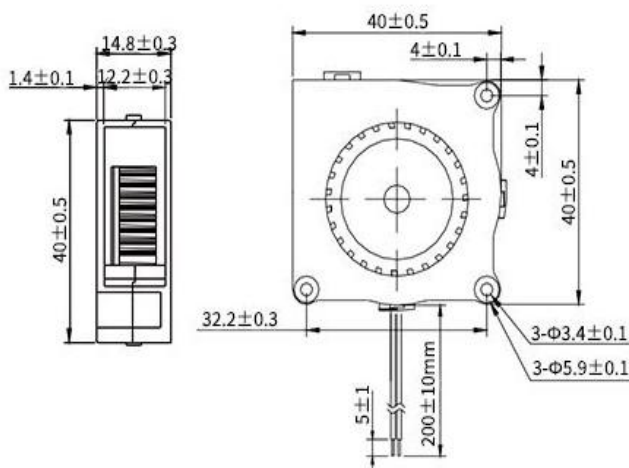

DC Blower fan

AG4015B 40*40*15mm

Motor:DC

Bearing:Ball、sleeve、Hydraulic

Shell frame: PBT UL94V-0

Fan blade: PBT UL94V-0

Insulation:Class B

Wire:AWG#26UL1007 (optional)

PIN1:BLACK WIRE----(-)

PIN2:RED WIRE----(+)

DIMENSIONS DRAWING(unit:mm)

P@Q CURVE(AT RATED VOLTAGE)

Model	Bearing Mode①	Rated	Operating	Rated	Rated	Speed	Maximum		Maximum		Noise
		Volt	voltage range	current	input power		air Flow	Air pressure	mmH2O	InH2O	
PART. NO.		VDC	VDC	Amp	Watt	R. P. M	M3/min	CFM	mmH2O	InH2O	dB-A
AG4015B05LL	B=Ball S=Sleeve H=Hydraulic	5	1.8~3.6~6.8	0.072	0.36	5000	0.039	1.37	3.42	0.135	29.0
AG4015B05L		5	1.8~3.6~6.8	0.096	0.48	6000	0.046	1.64	5.25	0.207	33.5
AG4015B05M		5	1.8~3.6~6.8	0.12	0.60	7000	0.056	1.97	7.15	0.281	37.6
AG4015B05H		5	1.8~3.6~6.8	0.168	0.84	8000	0.068	2.39	10.58	0.417	41.2
AG4015B05HH		5	1.8~3.6~6.8	0.216	1.08	9000	0.076	2.70	13.70	0.539	44.7
AG4015B05VH		5	1.8~3.6~6.8	0.312	1.56	10000	0.083	2.95	17.70	0.697	47.0

AG4015B05HV	B=Ball S=Sleeve H=Hydraulic	5	1.8~3.6~6.8	0.35	1.80	11000	0.094	3.33	22.57	0.888	49.4
AG4015B12LL		12	7~13.5	0.03	0.36	5000	0.039	1.37	3.42	0.135	29.0
AG4015B12L		12	7~13.5	0.04	0.48	6000	0.046	1.64	5.25	0.207	33.5
AG4015B12M		12	7~13.5	0.05	0.60	7000	0.056	1.97	7.15	0.281	37.6
AG4015B12H		12	7~13.5	0.07	0.84	8000	0.068	2.39	10.58	0.417	41.2
AG4015B12HH		12	7~13.5	0.09	1.08	9000	0.076	2.70	13.70	0.539	44.7
AG4015B12VH		12	7~13.5	0.13	1.56	10000	0.083	2.95	17.70	0.697	47.0
AG4015B12HV		12	7~13.5	0.15	1.80	11000	0.094	3.33	22.57	0.888	49.4

①Bearing Mode:Ball/ Sleeve/Hydraulic/Ball (UL)/Sleeve (UL)Hydraulic (UL)

②X=Function: FG RD RDL LD PWM TP VC RC CS RP SS AS CL IPX5

③A=Plug

④C=Customized by customers: Air volume, Air duct, Movement, Service life, Temperature, Noise, Material, Mold. etc.