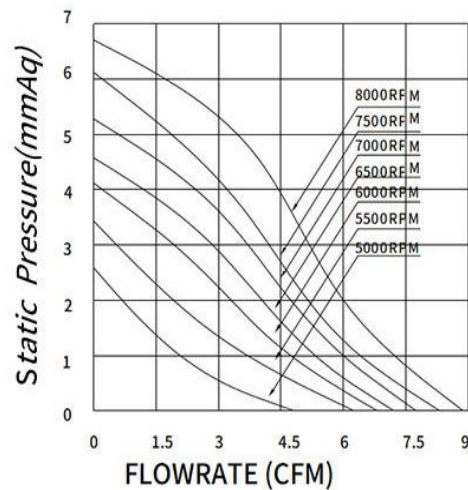

DC BRUSHLESS FAN

AF5D4020B 40*40*20mm

Motor:DC Brushless
 Bearing:Ball、sleeve、Hydraulic
 Shell frame: PBT UL94V-0
 Fan blade: PBT UL94V-0
 Insulation:Class B
 Wire:AWG#26UL1007 (optional)
 PIN1:BLACK WIRE---(-)
 PIN2:RED WIRE---(+)

DIMENSIONS DRAWING(unit:mm)

P@Q CURVE(AT RATED VOLTAGE)

Model	Bearing Mode①	Rate d	Operating	Rated	Rated	Speed	Maximum air Flow		Maximum Air pressure		Noise
		Volt	voltage range	current	input power		M3/min	CFM	mmH2O	lnH2O	
PART. NO.		VDC	VDC	Amp	Walt	R. P. M					dB-A
AF5D4020B05L	B=Ball S=Sleeve H=Hydraulic	5	1.8~3~6.8	0.15	0.72	5000	0.151	5.34	2.65	0.104	23.8
AF5D4020B05LM		5	1.8~3~6.8	0.17	0.84	6000	0.191	6.74	4.07	0.16	29.0
AF5D4020B05M		5	1.8~3~6.8	0.19	0.96	6500	0.200	7.07	4.47	0.176	30.6
AF5D4020B05H		5	1.8~3~6.8	0.22	1.08	7500	0.237	8.36	6.04	0.238	34.4
AF5D4020B05HH		5	1.8~3~6.8	0.24	1.20	8000	0.253	8.94	6.76	0.266	36.4
AF5D4020B12L		12	7~13.5	0.06	0.72	5000	0.151	5.34	2.65	0.104	23.8
AF5D4020B12LM		12	7~13.5	0.07	0.84	6000	0.191	6.74	4.07	0.16	29.0

AF5D4020B12M	B=Ball S=Sleeve H=Hydraulic	12	7~13.5	0.08	0.96	6500	0.200	7.07	4.47	0.176	30.6
AF5D4020B12H		12	7~13.5	0.09	1.08	7500	0.237	8.36	6.04	0.238	34.4
AF5D4020B12HH		12	7~13.5	0.1	1.20	8000	0.253	8.94	6.76	0.266	36.4
AF5D4020B24M		24	18~26.5	0.04	0.96	6500	0.200	7.07	4.47	0.176	30.6
AF5D4020B24H		24	18~26.5	0.045	1.08	7500	0.237	8.36	6.04	0.238	34.4
AF5D4020B24HH		24	18~26.5	0.05	1.20	8000	0.253	8.94	6.76	0.266	36.4

① Bearing Mode: Ball / Sleeve / Hydraulic / Ball (UL) / Sleeve (UL) Hydraulic (UL)

② X=Function: FG RD RDL LD PWM TP VC RC CS RP SS AS CL IPX5

③ A=Plug

④ C=Customized by customers: Air volume, Air duct, Movement, Service life, Temperature, Noise, Material, Mold. etc.