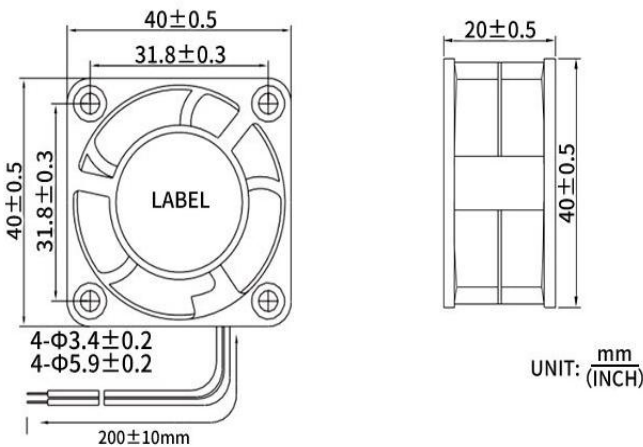

DC BRUSHLESS FAN

AF5D4020B 40*40*20mm

Motor:DC Brushless
 Bearing:Ball、sleeve、Hydraulic
 Shell frame: PBT UL94V-0
 Fan blade: PBT UL94V-0
 Insulation:Class B
 Wire:AWG#26UL1007 (optional)
 PIN1:BLACK WIRE---(-)
 PIN2:RED WIRE---(+)

DIMENSIONS DRAWING(unit:mm)

P@Q CURVE(AT RATED VOLTAGE)

Model	Bearing Mode①	Rate d	Operating	Rated	Rated	Speed	Maximum air Flow		Maximum Air pressure		Noise
		Volt	voltage range	current	input power		M3/min	CFM	mmH2O	lnH2O	
PART. NO.		VDC	VDC	Amp	Walt	R. P. M					dB-A
AF5D4020B05L	B=Ball S=Sleeve H=Hydraulic	5	1.8~3~6.8	0.15	0.72	5000	0.151	5.34	2.65	0.104	23.8
AF5D4020B05LM		5	1.8~3~6.8	0.17	0.84	6000	0.191	6.74	4.07	0.16	29.0
AF5D4020B05M		5	1.8~3~6.8	0.19	0.96	6500	0.200	7.07	4.47	0.176	30.6
AF5D4020B05H		5	1.8~3~6.8	0.22	1.08	7500	0.237	8.36	6.04	0.238	34.4
AF5D4020B05HH		5	1.8~3~6.8	0.24	1.20	8000	0.253	8.94	6.76	0.266	36.4
AF5D4020B12L		12	7~13.5	0.06	0.72	5000	0.151	5.34	2.65	0.104	23.8
AF5D4020B12LM		12	7~13.5	0.07	0.84	6000	0.191	6.74	4.07	0.16	29.0

AF5D4020B12M	B=Ball S=Sleeve H=Hydraulic	12	7~13.5	0.08	0.96	6500	0.200	7.07	4.47	0.176	30.6
AF5D4020B12H		12	7~13.5	0.09	1.08	7500	0.237	8.36	6.04	0.238	34.4
AF5D4020B12HH		12	7~13.5	0.1	1.20	8000	0.253	8.94	6.76	0.266	36.4
AF5D4020B24M		24	18~26.5	0.04	0.96	6500	0.200	7.07	4.47	0.176	30.6
AF5D4020B24H		24	18~26.5	0.045	1.08	7500	0.237	8.36	6.04	0.238	34.4
AF5D4020B24HH		24	18~26.5	0.05	1.20	8000	0.253	8.94	6.76	0.266	36.4

① Bearing Mode: Ball / Sleeve / Hydraulic / Ball (UL) / Sleeve (UL) Hydraulic (UL)

② X=Function: FG RD RDL LD PWM TP VC RC CS RP SS AS CL IPX5

③ A=Plug

④ C=Customized by customers: Air volume, Air duct, Movement, Service life, Temperature, Noise, Material, Mold. etc.