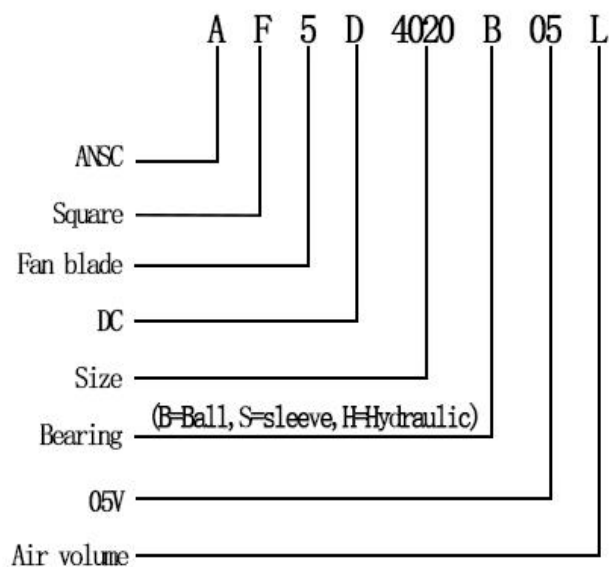

AF5D4020B12M	B=Ball S=Sleeve H=Hydraulic	12	7~13.5	0.08	0.96	6500	0.200	7.07	4.47	0.176	30.6
AF5D4020B12H		12	7~13.5	0.09	1.08	7500	0.237	8.36	6.04	0.238	34.4
AF5D4020B12HH		12	7~13.5	0.1	1.20	8000	0.253	8.94	6.76	0.266	36.4
AF5D4020B24M		24	18~26.5	0.04	0.96	6500	0.200	7.07	4.47	0.176	30.6
AF5D4020B24H		24	18~26.5	0.045	1.08	7500	0.237	8.36	6.04	0.238	34.4
AF5D4020B24HH		24	18~26.5	0.05	1.20	8000	0.253	8.94	6.76	0.266	36.4

① Bearing Mode: Ball / Sleeve / Hydraulic / Ball (UL) / Sleeve (UL) Hydraulic (UL)

② X=Function: FG RD RDL LD PWM TP VC RC CS RP SS AS CL IPX5

③ A=Plug

④ C=Customized by customers: Air volume, Air duct, Movement, Service life, Temperature, Noise, Material, Mold. etc.

导引: 编码规则 Code Rule

*PROPRIETARY AND CONFIDENTIAL , THE INFORMATION CONTAINED IN THIS DRAWING IS THE SOLE PROPERTY OF <ALL NEW SEMI>. ANY REPRODUCTION IN PART OR AS A WHOLE WITHOUT THE WRITTEN PERMISSION OF <ALL NEW SEMI> IS PROHIBITED.

<https://allnewsemi.com>
<https://allnewsemi.shop>