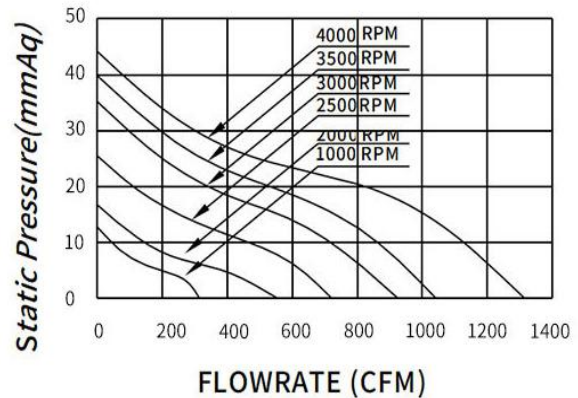

DC BRUSHLESS FAN

AQ3D25489B 254*254*89MM

Motor:DC Brushless
 Bearing:Ball
 Shell frame: PBT UL94V_0
 Fan blade: PBT UL94V_0
 Insulation:Class B
 Wire:AWG#26UL1007 (optional)
 PIN1:BLACK WIRE---(-)
 PIN2:RED WIRE---(+)

DIMENSIONS DRAWING(unit:mm)

P@Q CURVE(AT RATED VOLTAGE)

Model	Bearing Mode①	Rated Vol	Operat ing voltag	Rated curren t	Rated input power	Speed	Maximum air Flow		Maximum Air pressure		Noise
		VDC	VDC	Amp	Watt		M3/min	CFM	mmH2O	InH2O	
PART. NO.		VDC	VDC	Amp	Watt	R. P. M	M3/min	CFM	mmH2O	InH2O	dB-A
AQ3D25489B12L	B=Ball S=Sleeve H=Hydraulic	12	7~13.5	0.75	9	1000	8067	305.3	11.8	0.46	53.4
AQ3D25489B12M		12	7~13.5	3.5	42	2000	15.58	548.6	15.4	0.61	66.1
AQ3D25489B12H		12	7~13.5	5.5	66	2500	19.64	691.8	24.7	0.97	71.2
AQ3D25489B24L		24	18~26.5	0.5	12	1000	8067	305.3	11.8	0.46	53.4
AQ3D25489B24M		24	18~26.5	1.5	36	2000	15.58	548.6	15.4	0.61	66.1
AQ3D25489B24H		24	18~26.5	2.9	69.6	2500	19.64	691.8	24.7	0.97	71.2

AQ3D25489B24HH	B=Ball S=Sleeve H=Hydraulic	24	18~26.5	3.7	88.8	3000	24.07	847.8	32.6	1.28	75.6
AQ3D25489B24VH		24	18~26.5	5.7	136.8	3500	29.4	1035.6	38.6	1.52	80.4
AQ3D25489B24HV		24	18~26.5	7.8	187.2	4000	36.81	1296.4	42.1	1.66	89.6
AQ3D25489B48L		48	36~54	0.2	9.6	1000	8067	305.3	11.8	0.46	53.4
AQ3D25489B48M		48	36~54	0.8	38.4	2000	15.58	548.6	15.4	0.61	66.1
AQ3D25489B48H		48	36~54	1.4	67.2	2500	19.64	691.8	24.7	0.97	71.2
AQ3D25489B48HH		48	36~54	1.9	91.2	3000	24.07	847.8	32.6	1.28	75.6
AQ3D25489B48VH		48	36~54	3	144	3500	29.4	1035.6	38.6	1.52	80.4
AQ3D25489B48HV		48	36~54	4	192	4000	36.81	1296.4	42.1	1.66	89.6

①Bearing Mode:Ball/ Sleeve/Hydraulic/Ball (UL)/Sleeve (UL)Hydraulic (UL)

②X=Function: FG RD RDL LD PWM TP VC RC CS RP SS AS CL IPX5

③A=Plug

④C=Customized by customers: Air volume, Air duct, Movement,Service life, Temperature, Noise, Material, Mold.etc.