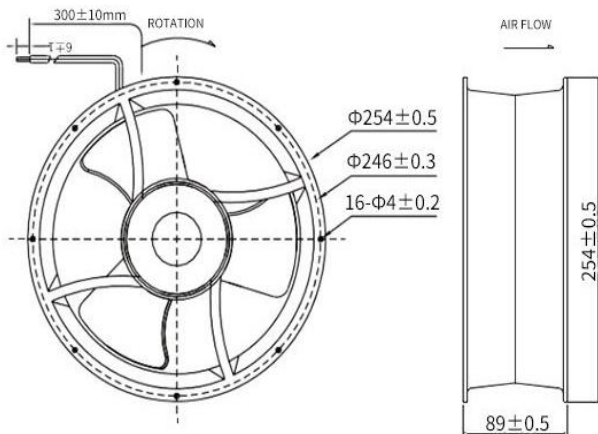

DC BRUSHLESS FAN

AQ3D25489B 254*254*89MM

Motor:DC Brushless
 Bearing:Ball
 Shell frame: PBT UL94V_0
 Fan blade: PBT UL94V_0
 Insulation:Class B
 Wire:AWG#26UL1007 (optional)
 PIN1:BLACK WIRE---(-)
 PIN2:RED WIRE---(+)

DIMENSIONS DRAWING(unit:mm)

P@Q CURVE(AT RATED VOLTAGE)

Model	Bearing Mode①	Rated Vol	Operat ing voltag	Rated curren t	Rated input power	Speed	Maximum air Flow		Maximum Air pressure		Noise
		VDC	VDC	Amp	Watt		M3/min	CFM	mmH2O	InH2O	
PART. NO.		VDC	VDC	Amp	Watt	R. P. M	M3/min	CFM	mmH2O	InH2O	dB-A
AQ3D25489B12L	B=Ball S=Sleeve H=Hydraulic	12	7~13.5	0.75	9	1000	8067	305.3	11.8	0.46	53.4
AQ3D25489B12M		12	7~13.5	3.5	42	2000	15.58	548.6	15.4	0.61	66.1
AQ3D25489B12H		12	7~13.5	5.5	66	2500	19.64	691.8	24.7	0.97	71.2
AQ3D25489B24L		24	18~26.5	0.5	12	1000	8067	305.3	11.8	0.46	53.4
AQ3D25489B24M		24	18~26.5	1.5	36	2000	15.58	548.6	15.4	0.61	66.1
AQ3D25489B24H		24	18~26.5	2.9	69.6	2500	19.64	691.8	24.7	0.97	71.2

AQ3D25489B24HH	B=Ball S=Sleeve H=Hydraulic	24	18~26.5	3.7	88.8	3000	24.07	847.8	32.6	1.28	75.6
AQ3D25489B24VH		24	18~26.5	5.7	136.8	3500	29.4	1035.6	38.6	1.52	80.4
AQ3D25489B24HV		24	18~26.5	7.8	187.2	4000	36.81	1296.4	42.1	1.66	89.6
AQ3D25489B48L		48	36~54	0.2	9.6	1000	8067	305.3	11.8	0.46	53.4
AQ3D25489B48M		48	36~54	0.8	38.4	2000	15.58	548.6	15.4	0.61	66.1
AQ3D25489B48H		48	36~54	1.4	67.2	2500	19.64	691.8	24.7	0.97	71.2
AQ3D25489B48HH		48	36~54	1.9	91.2	3000	24.07	847.8	32.6	1.28	75.6
AQ3D25489B48VH		48	36~54	3	144	3500	29.4	1035.6	38.6	1.52	80.4
AQ3D25489B48HV		48	36~54	4	192	4000	36.81	1296.4	42.1	1.66	89.6

①Bearing Mode:Ball/ Sleeve/Hydraulic/Ball (UL)/Sleeve (UL)Hydraulic (UL)

②X=Function: FG RD RDL LD PWM TP VC RC CS RP SS AS CL IPX5

③A=Plug

④C=Customized by customers: Air volume, Air duct, Movement,Service life, Temperature, Noise, Material, Mold.etc.