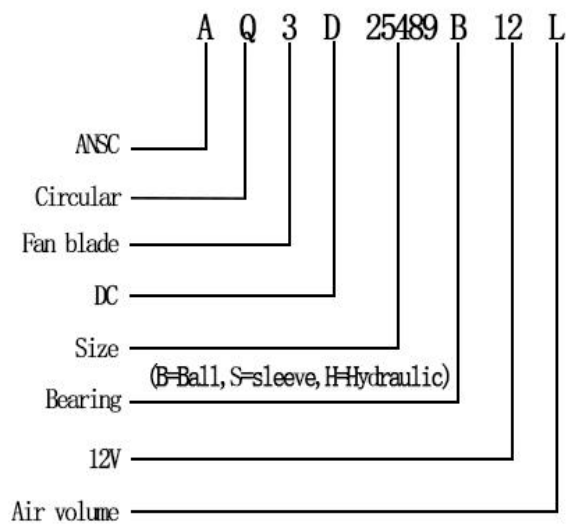

AQ3D25489B24HH	B=Ball S=Sleeve H=Hydraulic	24	18~26.5	3.7	88.8	3000	24.07	847.8	32.6	1.28	75.6
AQ3D25489B24VH		24	18~26.5	5.7	136.8	3500	29.4	1035.6	38.6	1.52	80.4
AQ3D25489B24HV		24	18~26.5	7.8	187.2	4000	36.81	1296.4	42.1	1.66	89.6
AQ3D25489B48L		48	36~54	0.2	9.6	1000	8067	305.3	11.8	0.46	53.4
AQ3D25489B48M		48	36~54	0.8	38.4	2000	15.58	548.6	15.4	0.61	66.1
AQ3D25489B48H		48	36~54	1.4	67.2	2500	19.64	691.8	24.7	0.97	71.2
AQ3D25489B48HH		48	36~54	1.9	91.2	3000	24.07	847.8	32.6	1.28	75.6
AQ3D25489B48VH		48	36~54	3	144	3500	29.4	1035.6	38.6	1.52	80.4
AQ3D25489B48HV		48	36~54	4	192	4000	36.81	1296.4	42.1	1.66	89.6

①Bearing Mode:Ball/ Sleeve/Hydraulic/Ball (UL)/Sleeve (UL)Hydraulic (UL)

②X=Function: FG RD RDL LD PWM TP VC RC CS RP SS AS CL IPX5

③A=Plug

④C=Customized by customers: Air volume, Air duct, Movement,Service life, Temperature, Noise, Material, Mold.etc.

导引：编码规则Code Rule