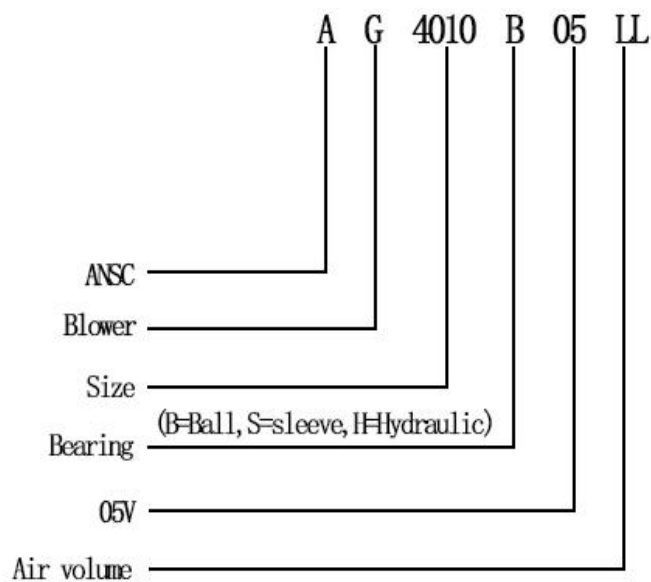

AG4010B05HV	B=Ball S=Sleeve H=Hydraulic	5	1.8~3.6~6.8	0.35	1.75	10000	0.090	3.20	13.93	0.548	37.0
AG4010B12LL		12	7~13.5	0.025	0.30	4000	0.031	1.09	2.15	0.085	18.9
AG4010B12L		12	7~13.5	0.046	0.55	5000	0.038	1.34	3.03	0.119	23.3
AG4010B12M		12	7~13.5	0.062	0.75	6000	0.046	1.64	4.89	0.193	26.0
AG4010B12H		12	7~13.5	0.09	1.05	7000	0.057	2.03	7.17	0.282	29.3
AG4010B12HH		12	7~13.5	0.1	1.25	8000	0.069	2.42	9.50	0.374	32.1
AG4010B12VH		12	7~13.5	0.12	1.45	9000	0.078	2.76	12.86	0.506	35.0
AG4010B12HV		12	7~13.5	0.146	1.75	10000	0.090	3.20	13.93	0.548	37.0

①Bearing Mode:Ball/ Sleeve/Hydraulic/Ball (UL)/Sleeve (UL)Hydraulic (UL)

②X=Function: FG RD RDL LD PWM TP VC RC CS RP SS AS CL IPX5

③A=Plug

④C=Customized by customers: Air volume, Air duct, Movement, Service life, Temperature, Noise, Material, Mold.etc.

导引: 编码规则Code Rule