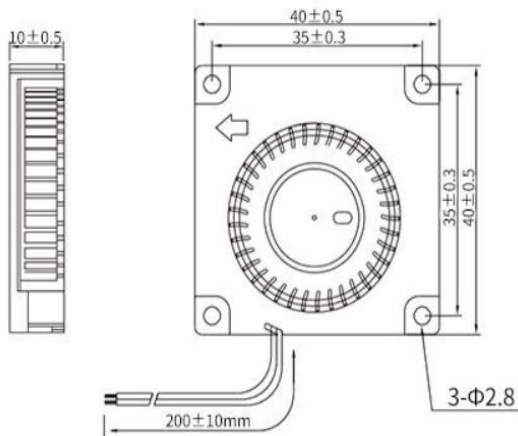

DC Blower fan

AG4010B 40*40*10mm

Motor:DC

Bearing:Ball、sleeve、Hydraulic

Shell frame: PBT UL94V-0

Fan blade: PBT UL94V-0

Insulation:Class B

Wire:AWG#26UL1007 (optional)

PIN1:BLACK WIRE---(-)

PIN2:RED WIRE---(+)

DIMENSIONS DRAWING(unit:mm)

P@Q CURVE(AT RATED VOLTAGE)

Model	Bearing Mode①	Rated	Operating	Rated	Rated	Speed	Maximum		Maximum		Noise
		Volt	voltage range	current	input power		air Flow	Air pressure	mmH2O	InH2O	
PART. NO.		VDC	VDC	Amp	Watt	R. P. M	M3/min	CFM	mmH2O	InH2O	dB-A
AG4010B05LL	B=Ball S=Sleeve H=Hydraulic	5	1.8~3.6~6.8	0.06	0.30	4000	0.031	1.09	2.15	0.085	18.9
AG4010B05L		5	1.8~3.6~6.8	0.11	0.55	5000	0.038	1.34	3.03	0.119	23.3
AG4010B05M		5	1.8~3.6~6.8	0.15	0.75	6000	0.046	1.64	4.89	0.193	26.0
AG4010B05H		5	1.8~3.6~6.8	0.21	1.05	7000	0.057	2.03	7.17	0.282	29.3
AG4010B05HH		5	1.8~3.6~6.8	0.25	1.25	8000	0.069	2.42	9.50	0.374	32.1
AG4010B05VH		5	1.8~3.6~6.8	0.29	1.45	9000	0.078	2.76	12.86	0.506	35.0

AG4010B05HV	B=Ball S=Sleeve H=Hydraulic	5	1.8~3.6~6.8	0.35	1.75	10000	0.090	3.20	13.93	0.548	37.0
AG4010B12LL		12	7~13.5	0.025	0.30	4000	0.031	1.09	2.15	0.085	18.9
AG4010B12L		12	7~13.5	0.046	0.55	5000	0.038	1.34	3.03	0.119	23.3
AG4010B12M		12	7~13.5	0.062	0.75	6000	0.046	1.64	4.89	0.193	26.0
AG4010B12H		12	7~13.5	0.09	1.05	7000	0.057	2.03	7.17	0.282	29.3
AG4010B12HH		12	7~13.5	0.1	1.25	8000	0.069	2.42	9.50	0.374	32.1
AG4010B12VH		12	7~13.5	0.12	1.45	9000	0.078	2.76	12.86	0.506	35.0
AG4010B12HV		12	7~13.5	0.146	1.75	10000	0.090	3.20	13.93	0.548	37.0

①Bearing Mode:Ball/ Sleeve/Hydraulic/Ball (UL)/Sleeve (UL)Hydraulic (UL)

②X=Function: FG RD RDL LD PWM TP VC RC CS RP SS AS CL IPX5

③A=Plug

④C=Customized by customers: Air volume, Air duct, Movement, Service life, Temperature, Noise, Material, Mold.etc.