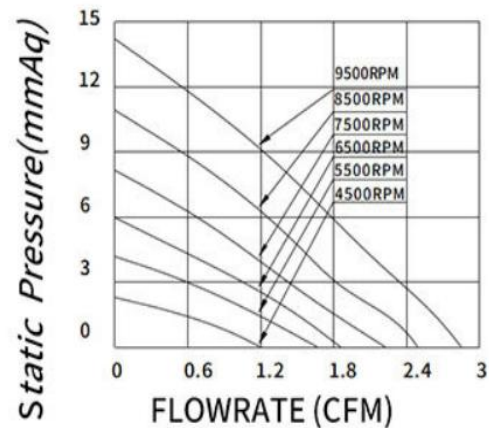

PIN1:BLACK WIRE---(-)

PIN2:RED WIRE---(+)

DIMENSIONS DRAWING(unit:mm)

P@Q CURVE(AT RATED VOLTAGE)

Model	Bearing Mode①	Rated	Operating	Rated	Rated	Speed	Maximum		Maximum		Noise
		Volt	voltage range	current	input power		air Flow	Air pressure	mmH2O	InH2O	
PART. NO.		VDC	VDC	Amp	Watt	R. P. M	M3/min	CFM	mmH2O	InH2O	dB-A
AG4010B05LL	B=Ball S=Sleeve H=Hydraulic	5	1.8~3.6~6.8	0.06	0.30	4000	0.031	1.09	2.15	0.085	18.9
AG4010B05L		5	1.8~3.6~6.8	0.11	0.55	5000	0.038	1.34	3.03	0.119	23.3
AG4010B05M		5	1.8~3.6~6.8	0.15	0.75	6000	0.046	1.64	4.89	0.193	26.0
AG4010B05H		5	1.8~3.6~6.8	0.21	1.05	7000	0.057	2.03	7.17	0.282	29.3
AG4010B05HH		5	1.8~3.6~6.8	0.25	1.25	8000	0.069	2.42	9.50	0.374	32.1
AG4010B05VH		5	1.8~3.6~6.8	0.29	1.45	9000	0.078	2.76	12.86	0.506	35.0

AG4010B05HV	B=Ball S=Sleeve H=Hydraulic	5	1.8~3.6~6.8	0.35	1.75	10000	0.090	3.20	13.93	0.548	37.0
AG4010B12LL		12	7~13.5	0.025	0.30	4000	0.031	1.09	2.15	0.085	18.9
AG4010B12L		12	7~13.5	0.046	0.55	5000	0.038	1.34	3.03	0.119	23.3
AG4010B12M		12	7~13.5	0.062	0.75	6000	0.046	1.64	4.89	0.193	26.0
AG4010B12H		12	7~13.5	0.09	1.05	7000	0.057	2.03	7.17	0.282	29.3
AG4010B12HH		12	7~13.5	0.1	1.25	8000	0.069	2.42	9.50	0.374	32.1
AG4010B12VH		12	7~13.5	0.12	1.45	9000	0.078	2.76	12.86	0.506	35.0
AG4010B12HV		12	7~13.5	0.146	1.75	10000	0.090	3.20	13.93	0.548	37.0

①Bearing Mode:Ball/ Sleeve/Hydraulic/Ball (UL)/Sleeve (UL)Hydraulic (UL)

②X=Function: FG RD RDL LD PWM TP VC RC CS RP SS AS CL IPX5

③A=Plug

④C=Customized by customers: Air volume, Air duct, Movement, Service life, Temperature, Noise, Material, Mold.etc.