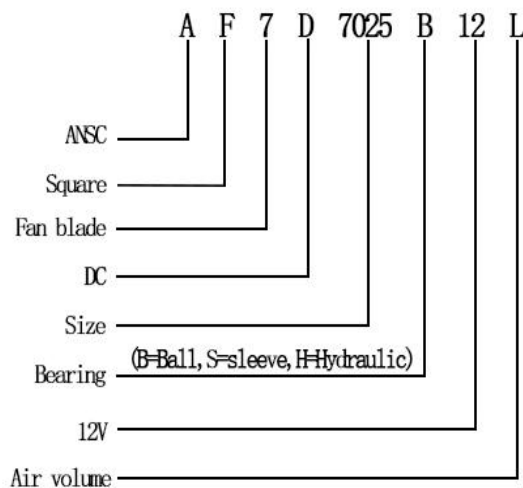

AF7D7025B24H	B=Ball S=Sleeve H=Hydraulic	24	18~26.5	0.11	2.64	4000	1.022	36.00	5.09	0.2	40.9
AF7D7025B24HH		24	18~26.5	0.13	3.12	4500	1.147	40.50	6.29	0.248	43.0
AF7D7025B24VH		24	18~26.5	0.16	3.84	5000	1.274	44.90	7.80	0.307	47.3
AF7D7025B48M		48	36~54	0.045	2.16	3500	0.886	31.20	3.84	0.151	36.0
AF7D7025B48H		48	36~54	0.055	2.64	4000	1.022	36.00	5.09	0.2	40.9
AF7D7025B48HH		48	36~54	0.065	3.12	4500	1.147	40.50	6.29	0.248	43.0
AF7D7025B48VH		48	36~54	0.08	3.84	5000	1.274	44.90	7.80	0.307	47.3

①Bearing Mode:Ball/ Sleeve/Hydraulic/Ball (UL)/Sleeve (UL)Hydraulic (UL)

②X=Function: FG RD RDL LD PWM TP VC RC CS RP SS AS CL IPX5

③A=Plug

④C=Customized by customers: Air volume, Air duct, Movement, Service life, Temperature, Noise, Material, Mold.etc.

导引： 编码规则Code Rule

*PROPRIETARY AND CONFIDENTIAL , THE INFORMATION CONTAINED IN THIS DRAWING IS THE SOLE PROPERTY OF <ALL NEW SEMI>. ANY REPRODUCTION IN PART OR AS A WHOLE WITHOUT THE WRITTEN PERMISSION OF <ALL NEW SEMI> IS PROHIBITED.

<https://allnewsemi.com>
<https://allnewsemi.shop>