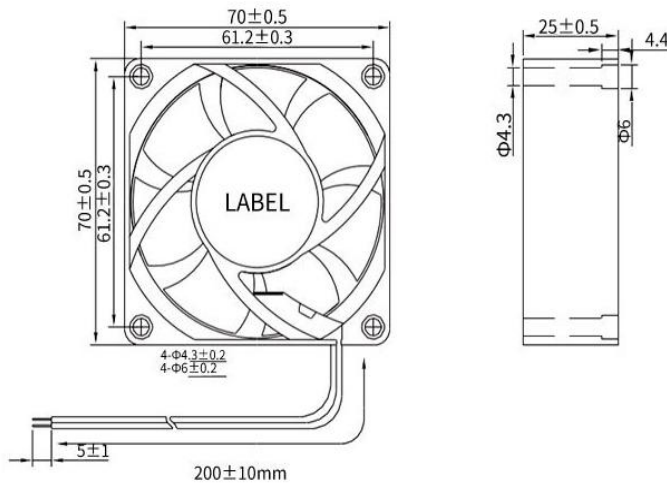

DC BRUSHLESS FAN

AF7D7025B 70*70*25mm

Motor:DC Brushless
 Bearing:Ball、sleeve、Hydraulic
 Shell frame: PBT UL94V-0
 Fan blade: PBT UL94V-0
 Insulation:Class B
 Wire:AWG#26UL1007 (optional)
 PIN1:BLACK WIRE---(-)
 PIN2:RED WIRE---(+)

DIMENSIONS DRAWING(unit:mm)

P@Q CURVE(AT RATED VOLTAGE)

Model	Bearing Mode①	Rate d	Operating	Rated	Rated	Speed	Maximum		Maximum		Noise
		Volt	voltage	current	input		air	Air	pressure	pressure	
PART. NO.		VDC	range	Amp	Walt	R. P. M	M3/min	CFM	mmH2O	InH2O	dB-A
AF7D7025B12L	B=Ball S=Sleeve H=Hydraulic	12	7~13.5	0.14	1.68	3000	0.760	26.80	2.93	0.115	32.5
AF7D7025B12M		12	7~13.5	0.176	2.16	3500	0.886	31.20	3.84	0.151	36.0
AF7D7025B12H		12	7~13.5	0.22	2.64	4000	1.022	36.00	5.09	0.2	40.9
AF7D7025B12HH		12	7~13.5	0.26	3.12	4500	1.147	40.50	6.29	0.248	43.0
AF7D7025B12VH		12	7~13.5	0.32	3.84	5000	1.274	44.90	7.80	0.307	47.3
AF7D7025B24L		24	18~26.5	0.07	1.68	3000	0.760	26.80	2.93	0.115	32.5
AF7D7025B24M		24	18~26.5	0.09	2.16	3500	0.886	31.20	3.84	0.151	36.0

AF7D7025B24H	B=Ball S=Sleeve H=Hydraulic	24	18~26.5	0.11	2.64	4000	1.022	36.00	5.09	0.2	40.9
AF7D7025B24HH		24	18~26.5	0.13	3.12	4500	1.147	40.50	6.29	0.248	43.0
AF7D7025B24VH		24	18~26.5	0.16	3.84	5000	1.274	44.90	7.80	0.307	47.3
AF7D7025B48M		48	36~54	0.045	2.16	3500	0.886	31.20	3.84	0.151	36.0
AF7D7025B48H		48	36~54	0.055	2.64	4000	1.022	36.00	5.09	0.2	40.9
AF7D7025B48HH		48	36~54	0.065	3.12	4500	1.147	40.50	6.29	0.248	43.0
AF7D7025B48VH		48	36~54	0.08	3.84	5000	1.274	44.90	7.80	0.307	47.3

①Bearing Mode:Ball/ Sleeve/Hydraulic/Ball (UL)/Sleeve (UL)Hydraulic (UL)

②X=Function: FG RD RDL LD PWM TP VC RC CS RP SS AS CL IPX5

③A=Plug

④C=Customized by customers: Air volume, Air duct, Movement, Service life, Temperature, Noise, Material, Mold.etc.