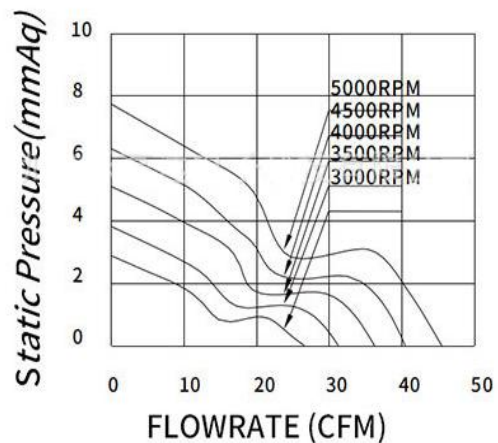

DC BRUSHLESS FAN

AF7D7025B 70*70*25mm

Motor:DC Brushless
 Bearing:Ball、sleeve、Hydraulic
 Shell frame: PBT UL94V-0
 Fan blade: PBT UL94V-0
 Insulation:Class B
 Wire:AWG#26UL1007 (optional)
 PIN1:BLACK WIRE---(-)
 PIN2:RED WIRE---(+)

DIMENSIONS DRAWING(unit:mm)

P@Q CURVE(AT RATED VOLTAGE)

Model	Bearing Mode①	Rate d	Operating	Rated	Rated	Speed	Maximum		Maximum		Noise
		Volt	voltage	current	input		air	Air	pressure	pressure	
PART. NO.		VDC	range	Amp	Walt	R. P. M	M3/min	CFM	mmH2O	InH2O	dB-A
AF7D7025B12L	B=Ball S=Sleeve H=Hydraulic	12	7~13.5	0.14	1.68	3000	0.760	26.80	2.93	0.115	32.5
AF7D7025B12M		12	7~13.5	0.176	2.16	3500	0.886	31.20	3.84	0.151	36.0
AF7D7025B12H		12	7~13.5	0.22	2.64	4000	1.022	36.00	5.09	0.2	40.9
AF7D7025B12HH		12	7~13.5	0.26	3.12	4500	1.147	40.50	6.29	0.248	43.0
AF7D7025B12VH		12	7~13.5	0.32	3.84	5000	1.274	44.90	7.80	0.307	47.3
AF7D7025B24L		24	18~26.5	0.07	1.68	3000	0.760	26.80	2.93	0.115	32.5
AF7D7025B24M		24	18~26.5	0.09	2.16	3500	0.886	31.20	3.84	0.151	36.0

AF7D7025B24H	B=Ball S=Sleeve H=Hydraulic	24	18~26.5	0.11	2.64	4000	1.022	36.00	5.09	0.2	40.9
AF7D7025B24HH		24	18~26.5	0.13	3.12	4500	1.147	40.50	6.29	0.248	43.0
AF7D7025B24VH		24	18~26.5	0.16	3.84	5000	1.274	44.90	7.80	0.307	47.3
AF7D7025B48M		48	36~54	0.045	2.16	3500	0.886	31.20	3.84	0.151	36.0
AF7D7025B48H		48	36~54	0.055	2.64	4000	1.022	36.00	5.09	0.2	40.9
AF7D7025B48HH		48	36~54	0.065	3.12	4500	1.147	40.50	6.29	0.248	43.0
AF7D7025B48VH		48	36~54	0.08	3.84	5000	1.274	44.90	7.80	0.307	47.3

①Bearing Mode:Ball/ Sleeve/Hydraulic/Ball (UL)/Sleeve (UL)Hydraulic (UL)

②X=Function: FG RD RDL LD PWM TP VC RC CS RP SS AS CL IPX5

③A=Plug

④C=Customized by customers: Air volume, Air duct, Movement, Service life, Temperature, Noise, Material, Mold.etc.