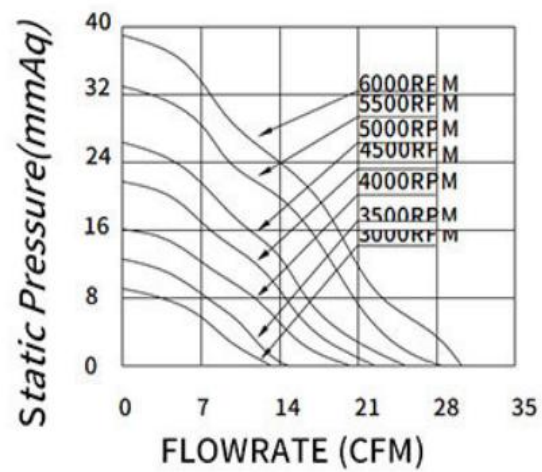

DC Brushless FAN

AZ9733B 97*95*33mm

Motor:DC Brushless
 Bearing:Ball、sleeve、Hydraulic
 Shell frame: PBT UL94V_0
 Fan blade: PBT UL94V_0
 Insulation:Class B
 Wire:AWG#26UL1007 (optional)
 PIN1:BLACK WIRE---(-)
 PIN2:RED WIRE---(+)

DIMENSIONS DRAWING(unit:mm)

P@Q CURVE(AT RATED VOLTAGE)

Model	Bearing Mode①	Rated Vol	Frequency	Rated current	Rated input power	Speed	Maximum air Flow		Maximum Air pressure		Noise
		VDC	VDC	Amp	Watt		R. P. M	M3/min	CFM	mmH2O	
PART. NO.											
AZ9733B12L	B=Ball S=Sleeve H=Hydraulic	12	7~13.5	0.36	4.32	3000	0.363	12.8	8.99	0.354	44.8
AZ9733B12M		12	7~13.5	0.5	6	3500	0.436	15.4	12.4	0.488	47.2
AZ9733B12H		12	7~13.5	0.38	8.16	4000	0.568	20	16.17	0.637	50.9
AZ9733B12HH		12	7~13.5	0.83	10	4500	0.637	22.5	21.43	0.844	52.5
AZ9733B12VH		12	7~13.5	1	12	5000	0.715	25.2	26.25	1.033	55.3
AZ9733B12HV		12	7~13.5	1.2	14.4	5500	0.802	28.3	33.15	1.305	57.1

AZ9733B24L	B=Ball S=Sleeve H=Hydraulic	24	18~26.5	0.18	4.32	3000	0.363	12.8	8.99	0.354	44.8
AZ9733B24M		24	18~26.5	0.25	6	3500	0.436	15.4	12.4	0.488	47.2
AZ9733B24H		24	18~26.5	0.34	8.16	4000	0.568	20	16.17	0.637	50.9
AZ9733B24HH		24	18~26.5	0.42	10	4500	0.637	22.5	21.43	0.844	52.5
AZ9733B24VH		24	18~26.5	0.5	12	5000	0.715	25.2	26.25	1.033	55.3
AZ9733B24HV		24	18~26.5	0.6	14.4	5500	0.802	28.3	33.15	1.305	57.1
AZ9733B48L		48	36~54	0.09	4.32	3000	0.363	12.8	8.99	0.354	44.8
AZ9733B48M		48	36~54	0.13	6	3500	0.436	15.4	12.4	0.488	47.2
AZ9733B48H		48	36~54	0.17	8.16	4000	0.568	20	16.17	0.637	50.9
AZ9733B48HH		48	36~54	0.21	10	4500	0.637	22.5	21.43	0.844	52.5
AZ9733B48VH		48	36~54	0.25	12	5000	0.715	25.2	26.25	1.033	55.3

①Bearing Mode:Ball/ Sleeve/Hydraulic/Ball (UL)/Sleeve (UL)Hydraulic (UL)

②X=Function: FG RD RDL LD PWM TP VC RC CS RP SS AS CL IPX5

③A=Plug

④C=Customized by customers: Air volume, Air duct, Movement, Service life, Temperature, Noise, Material, Mold.etc.