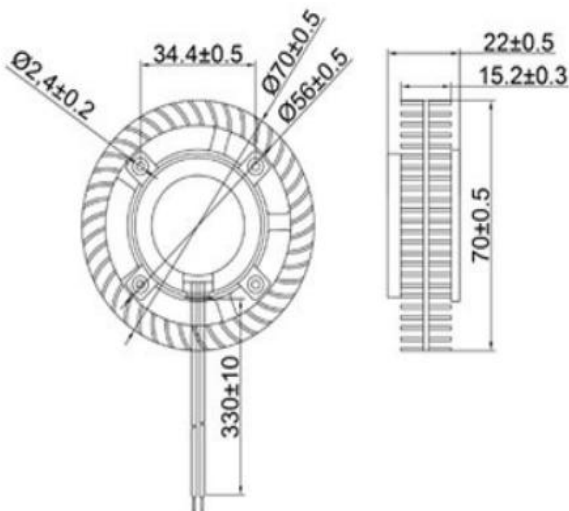

DC Brushless FAN

AZ9733B 97*95*33mm

Motor:DC Brushless
 Bearing:Ball、sleeve、Hydraulic
 Shell frame: PBT UL94V_0
 Fan blade: PBT UL94V_0
 Insulation:Class B
 Wire:AWG#26UL1007 (optional)
 PIN1:BLACK WIRE---(-)
 PIN2:RED WIRE---(+)

DIMENSIONS DRAWING(unit:mm)

P@Q CURVE(AT RATED VOLTAGE)

Model	Bearing Mode①	Rated Vol	Frequency	Rated current	Rated input power	Speed	Maximum air Flow		Maximum Air pressure		Noise
		VDC	VDC	Amp	Watt		R. P. M	M3/min	CFM	mmH2O	
PART. NO.											
AZ9733B12L	B=Ball S=Sleeve H=Hydraulic	12	7~13.5	0.36	4.32	3000	0.363	12.8	8.99	0.354	44.8
AZ9733B12M		12	7~13.5	0.5	6	3500	0.436	15.4	12.4	0.488	47.2
AZ9733B12H		12	7~13.5	0.38	8.16	4000	0.568	20	16.17	0.637	50.9
AZ9733B12HH		12	7~13.5	0.83	10	4500	0.637	22.5	21.43	0.844	52.5
AZ9733B12VH		12	7~13.5	1	12	5000	0.715	25.2	26.25	1.033	55.3
AZ9733B12HV		12	7~13.5	1.2	14.4	5500	0.802	28.3	33.15	1.305	57.1

AZ9733B24L	B=Ball S=Sleeve H=Hydraulic	24	18~26.5	0.18	4.32	3000	0.363	12.8	8.99	0.354	44.8
AZ9733B24M		24	18~26.5	0.25	6	3500	0.436	15.4	12.4	0.488	47.2
AZ9733B24H		24	18~26.5	0.34	8.16	4000	0.568	20	16.17	0.637	50.9
AZ9733B24HH		24	18~26.5	0.42	10	4500	0.637	22.5	21.43	0.844	52.5
AZ9733B24VH		24	18~26.5	0.5	12	5000	0.715	25.2	26.25	1.033	55.3
AZ9733B24HV		24	18~26.5	0.6	14.4	5500	0.802	28.3	33.15	1.305	57.1
AZ9733B48L		48	36~54	0.09	4.32	3000	0.363	12.8	8.99	0.354	44.8
AZ9733B48M		48	36~54	0.13	6	3500	0.436	15.4	12.4	0.488	47.2
AZ9733B48H		48	36~54	0.17	8.16	4000	0.568	20	16.17	0.637	50.9
AZ9733B48HH		48	36~54	0.21	10	4500	0.637	22.5	21.43	0.844	52.5
AZ9733B48VH		48	36~54	0.25	12	5000	0.715	25.2	26.25	1.033	55.3

①Bearing Mode:Ball/ Sleeve/Hydraulic/Ball (UL)/Sleeve (UL)Hydraulic (UL)

②X=Function: FG RD RDL LD PWM TP VC RC CS RP SS AS CL IPX5

③A=Plug

④C=Customized by customers: Air volume, Air duct, Movement, Service life, Temperature, Noise, Material, Mold.etc.