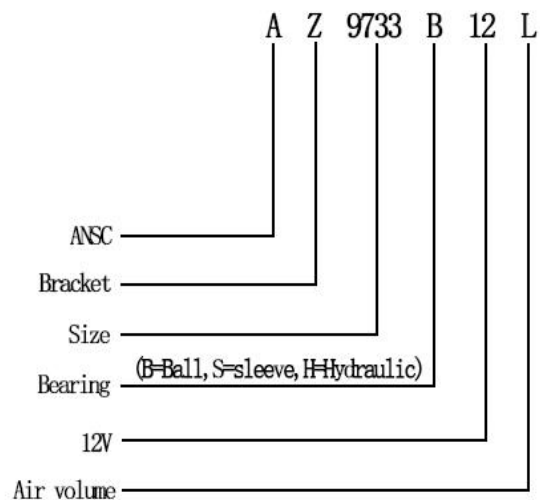

AZ9733B24L	B=Ball S=Sleeve H=Hydraulic	24	18~26.5	0.18	4.32	3000	0.363	12.8	8.99	0.354	44.8
AZ9733B24M		24	18~26.5	0.25	6	3500	0.436	15.4	12.4	0.488	47.2
AZ9733B24H		24	18~26.5	0.34	8.16	4000	0.568	20	16.17	0.637	50.9
AZ9733B24HH		24	18~26.5	0.42	10	4500	0.637	22.5	21.43	0.844	52.5
AZ9733B24VH		24	18~26.5	0.5	12	5000	0.715	25.2	26.25	1.033	55.3
AZ9733B24HV		24	18~26.5	0.6	14.4	5500	0.802	28.3	33.15	1.305	57.1
AZ9733B48L		48	36~54	0.09	4.32	3000	0.363	12.8	8.99	0.354	44.8
AZ9733B48M		48	36~54	0.13	6	3500	0.436	15.4	12.4	0.488	47.2
AZ9733B48H		48	36~54	0.17	8.16	4000	0.568	20	16.17	0.637	50.9
AZ9733B48HH		48	36~54	0.21	10	4500	0.637	22.5	21.43	0.844	52.5
AZ9733B48VH		48	36~54	0.25	12	5000	0.715	25.2	26.25	1.033	55.3

①Bearing Mode:Ball/ Sleeve/Hydraulic/Ball (UL)/Sleeve (UL)Hydraulic (UL)

②X=Function: FG RD RDL LD PWM TP VC RC CS RP SS AS CL IPX5

③A=Plug

④C=Customized by customers: Air volume, Air duct, Movement, Service life, Temperature, Noise, Material, Mold.etc.

导引: 编码规则Code Rule