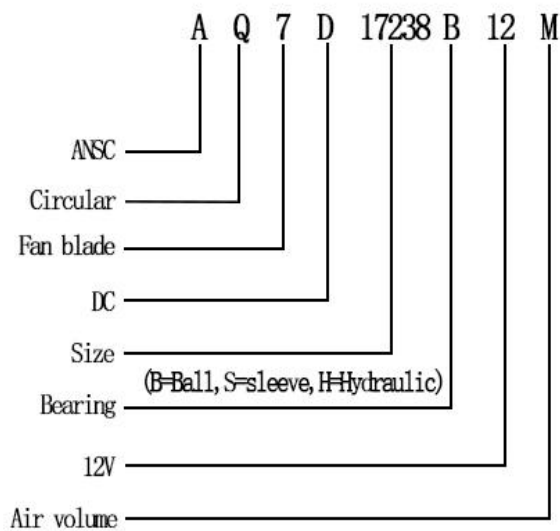

AQ7D17238B24HH	B=Ball S=Sleeve H=Hydraulic	24	18~26.5	0.62	14.88	4000	8.410	297.16	27.94	1.100	68.4
AQ7D17238B24VH		24	18~26.5	1.6	38.4	4600	9.401	332.18	34.21	1.347	71.2
AQ7D17238B48M		48	36~54	0.22	10.56	3000	6.287	222.17	16.38	0.645	60.9
AQ7D17238B48H		48	36~54	0.27	12.96	3500	7.278	257.17	21.34	0.840	64.3
AQ7D17238B48HH		48	36~54	0.31	14.88	4000	8.410	297.16	27.94	1.100	68.4
AQ7D17238B48VH		48	36~54	0.8	38.4	4600	9.401	332.18	34.21	1.347	71.2

①Bearing Mode:Ball/ Sleeve/ Hydraulic/ Ball (UL) /Sleeve (UL) Hydraulic (UL)

②X=Function: FG RD RDL LD PWM TP VC RC CS RP SS AS CL IPX5

③A=Plug

④C=Customized by customers: Air volume, Air duct, Movement, Service life, Temperature, Noise, Material, Mold.etc.

导引: 编码规则Code Rule

*PROPRIETARY AND CONFIDENTIAL , THE INFORMATION CONTAINED IN THIS DRAWING IS THE SOLE PROPERTY OF <ALL NEW SEMI>.

ANY REPRODUCTION IN PART OR AS A WHOLE WITHOUT THE WRITTEN PERMISSION OF <ALL NEW SEMI> IS PROHIBITED.

<https://allnewsemi.com>
<https://allnewsemi.shop>