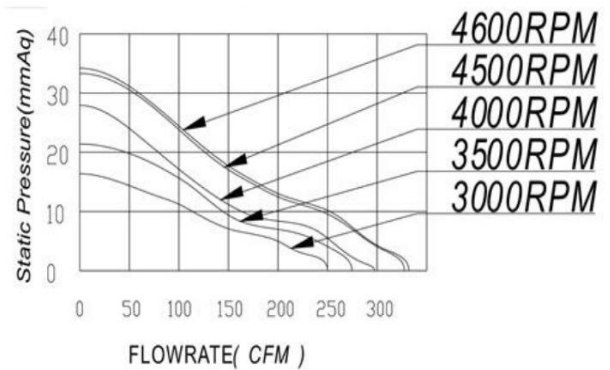

## DC BRUSHLESS FAN

**AQ7D17238B 172\*150\*38mm**

Motor:DC Brushless  
 Bearing:Two Ball、Sleeve、Hydraulic  
 Shell frame: PBT UL94V-0  
 Fan blade: PBT UL94V-0  
 Insulation:Class B  
 Wire:AWG#26UL1007 (optional)  
 PIN1:BLACK WIRE---(-)  
 PIN2:RED WIRE---(+)

**DIMENSIONS DRAWING(unit:mm)**

**P@Q CURVE(AT RATED VOLTAGE)**

Model	Bearing Mode①	Rated	Operating	Rated	Rated	Speed	Maximum		Maximum		Noise
		Volt	voltage range	current	input power		air Flow	Air pressure	mmH2O	InH2O	
PART. NO.		VDC	VDC	Amp	Watt	R. P. M	M3/min	CFM	mmH2O	InH2O	dB-A
AQ7D17238B12M	B=Ball S=Sleeve H=Hydraulic	12	7.5~13.5	0.76	9.12	3000	6.287	222.17	16.38	0.645	60.9
AQ7D17238B12H		12	7.5~13.5	0.98	11.76	3500	7.278	257.17	21.34	0.840	64.3
AQ7D17238B12HH		12	7.5~13.5	1.17	14.04	4000	8.410	297.16	27.94	1.100	68.4
AQ7D17238B12VH		12	7.5~13.5	3.0	36	4600	9.401	332.18	34.21	1.347	71.2
AQ7D17238B24M		24	18~26.5	0.4	9.6	3000	6.287	222.17	16.38	0.645	60.9
AQ7D17238B24H		24	18~26.5	0.5	12	3500	7.278	257.17	21.34	0.840	64.3

AQ7D17238B24HH	B=Ball S=Sleeve H=Hydraulic	24	18~26.5	0.62	14.88	4000	8.410	297.16	27.94	1.100	68.4
AQ7D17238B24VH		24	18~26.5	1.6	38.4	4600	9.401	332.18	34.21	1.347	71.2
AQ7D17238B48M		48	36~54	0.22	10.56	3000	6.287	222.17	16.38	0.645	60.9
AQ7D17238B48H		48	36~54	0.27	12.96	3500	7.278	257.17	21.34	0.840	64.3
AQ7D17238B48HH		48	36~54	0.31	14.88	4000	8.410	297.16	27.94	1.100	68.4
AQ7D17238B48VH		48	36~54	0.8	38.4	4600	9.401	332.18	34.21	1.347	71.2

①Bearing Mode:Ball/ Sleeve/ Hydraulic/ Ball (UL) /Sleeve (UL) Hydraulic (UL)

②X=Function: FG RD RDL LD PWM TP VC RC CS RP SS AS CL IPX5

③A=Plug

④C=Customized by customers: Air volume, Air duct, Movement, Service life, Temperature, Noise, Material, Mold.etc.