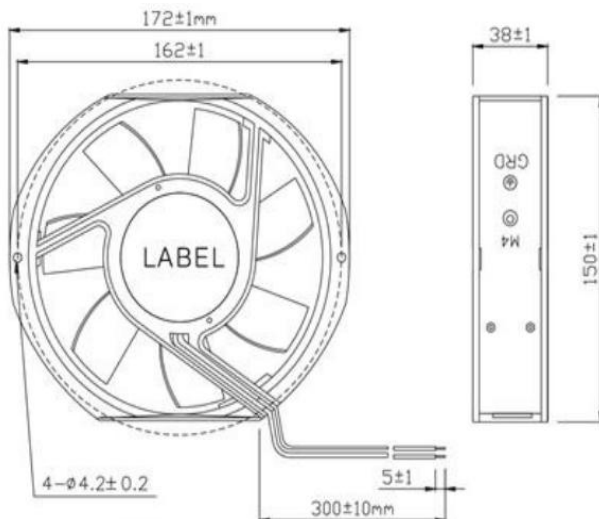

## DC BRUSHLESS FAN

**AQ7D17238B 172\*150\*38mm**

Motor:DC Brushless  
 Bearing:Two Ball、Sleeve、Hydraulic  
 Shell frame: PBT UL94V-0  
 Fan blade: PBT UL94V-0  
 Insulation:Class B  
 Wire:AWG#26UL1007 (optional)  
 PIN1:BLACK WIRE---(-)  
 PIN2:RED WIRE---(+)

**DIMENSIONS DRAWING(unit:mm)**

**P@Q CURVE(AT RATED VOLTAGE)**

Model	Bearing Mode①	Rated	Operating	Rated	Rated	Speed	Maximum		Maximum		Noise
		Volt	voltage range	current	input power		air Flow	Air pressure	mmH2O	InH2O	
PART. NO.		VDC	VDC	Amp	Watt	R. P. M	M3/min	CFM	mmH2O	InH2O	dB-A
AQ7D17238B12M	B=Ball S=Sleeve H=Hydraulic	12	7.5~13.5	0.76	9.12	3000	6.287	222.17	16.38	0.645	60.9
AQ7D17238B12H		12	7.5~13.5	0.98	11.76	3500	7.278	257.17	21.34	0.840	64.3
AQ7D17238B12HH		12	7.5~13.5	1.17	14.04	4000	8.410	297.16	27.94	1.100	68.4
AQ7D17238B12VH		12	7.5~13.5	3.0	36	4600	9.401	332.18	34.21	1.347	71.2
AQ7D17238B24M		24	18~26.5	0.4	9.6	3000	6.287	222.17	16.38	0.645	60.9
AQ7D17238B24H		24	18~26.5	0.5	12	3500	7.278	257.17	21.34	0.840	64.3

AQ7D17238B24HH	B=Ball S=Sleeve H=Hydraulic	24	18~26.5	0.62	14.88	4000	8.410	297.16	27.94	1.100	68.4
AQ7D17238B24VH		24	18~26.5	1.6	38.4	4600	9.401	332.18	34.21	1.347	71.2
AQ7D17238B48M		48	36~54	0.22	10.56	3000	6.287	222.17	16.38	0.645	60.9
AQ7D17238B48H		48	36~54	0.27	12.96	3500	7.278	257.17	21.34	0.840	64.3
AQ7D17238B48HH		48	36~54	0.31	14.88	4000	8.410	297.16	27.94	1.100	68.4
AQ7D17238B48VH		48	36~54	0.8	38.4	4600	9.401	332.18	34.21	1.347	71.2

①Bearing Mode:Ball/ Sleeve/ Hydraulic/ Ball (UL) /Sleeve (UL) Hydraulic (UL)

②X=Function: FG RD RDL LD PWM TP VC RC CS RP SS AS CL IPX5

③A=Plug

④C=Customized by customers: Air volume, Air duct, Movement, Service life, Temperature, Noise, Material, Mold.etc.