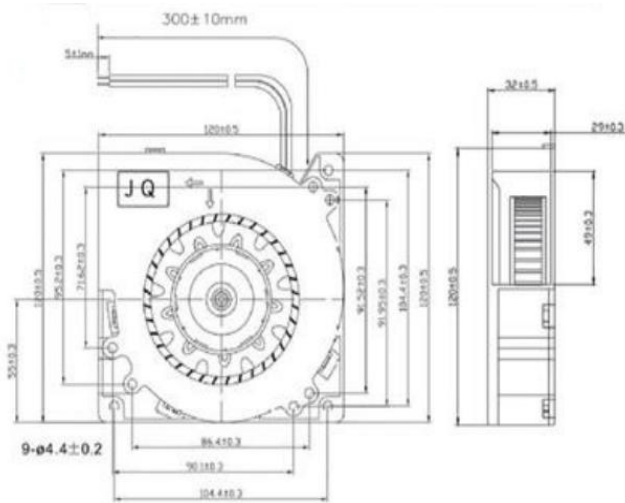

## DC BLOWER FAN

AG12032B 120\*120\*32mm

Motor:DC Blower  
 Bearing:Ball、Sleeve、Hydraulic  
 Shell frame: PBT UL94V\_0  
 Fan blade: PBT UL94V\_0  
 Insulation:Class B  
 Wire:AWG#26UL1007 (optional)  
 PIN1:BLACK WIRE---(-)  
 PIN2:RED WIRE---(+)

DIMENSIONS DRAWING(unit:mm)

P@Q CURVE(AT RATED VOLTAGE)

Model	Bearing Mode①	Rated Voltage	Operating voltage range	Rated current	Rated input power	Speed	Maximum air Flow		Maximum Air pressure		Noise
		VDC	VDC	Amp	Watt		R. P. M	m <sup>3</sup> /min	CFM	mmH2O	
PART. NO.		VDC	VDC	Amp	Watt	R. P. M	m <sup>3</sup> /min	CFM	mmH2O	InH2O	dB-A
AG12032B12L	B=Ball S=Sleeve H=Hydraulic	12	7.5~13.5	0.8	9.6	2500	1.143	32.35	18.98	0.747	50.4
AG12032B12M		12	7.5~13.5	1.4	16.8	3000	1.426	40.35	29.28	1.153	52.3
AG12032B12H		12	7.5~13.5	1.8	21.6	3500	1.639	46.38	40.17	1.581	58.3
AG12032B12HH		12	7.5~13.5	2.4	28.8	4000	1.853	52.44	54.63	2.151	59
AG12032B12VH		12	7.5~13.5	3.0	36	4500	2.096	59.32	73.11	2.878	62.2
AG12032B12HV		12	7.5~13.5	3.6	43.2	5000	2.331	65.96	83.60	3.291	64.7

AG12032B24L	B=Ball S=Sleeve H=Hydraulic	24	18~26.5	0.4	9.6	2500	1.143	32.35	18.98	0.747	50.4
AG12032B24M		24	18~26.5	0.7	16.8	3000	1.426	40.35	29.28	1.153	52.3
AG12032B24H		24	18~26.5	0.9	21.6	3500	1.639	46.38	40.17	1.581	58.3
AG12032B24HH		24	18~26.5	1.2	28.8	4000	1.853	52.44	54.63	2.151	59
AG12032B24VH		24	18~26.5	1.5	36	4500	2.096	59.32	73.11	2.878	62.2
AG12032B24HV		24	18~26.5	1.8	43.2	5000	2.331	65.96	83.60	3.291	64.7
AG12032B48L		48	36~54	0.2	9.6	2500	1.143	32.35	18.98	0.747	50.4

① Bearing Mode: Ball / Sleeve / Hydraulic / Ball (UL) / Sleeve (UL) Hydraulic (UL)

② X=Function: FG RD RDL LD PWM TP VC RC CS RP SS AS CL IPX5

③ A=Plug

④ C=Customized by customers: Air volume, Air duct, Movement, Service life, Temperature, Noise, Material, Mold. etc.