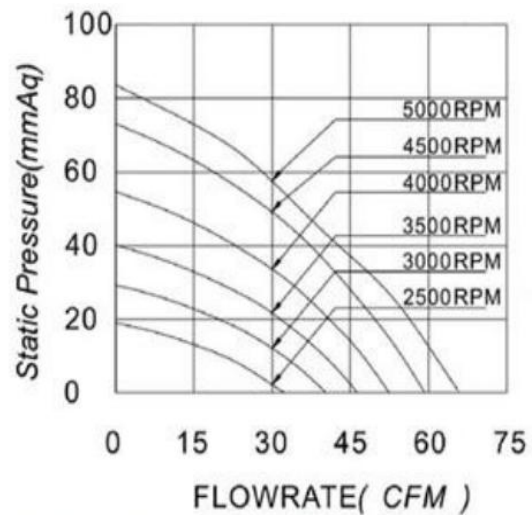

## DC BLOWER FAN

AG12032B 120\*120\*32mm

Motor:DC Blower  
 Bearing:Ball、Sleeve、Hydraulic  
 Shell frame: PBT UL94V\_0  
 Fan blade: PBT UL94V\_0  
 Insulation:Class B  
 Wire:AWG#26UL1007 (optional)  
 PIN1:BLACK WIRE---(-)  
 PIN2:RED WIRE---(+)

DIMENSIONS DRAWING(unit:mm)

P@Q CURVE(AT RATED VOLTAGE)

Model	Bearing Mode①	Rated Voltage	Operating voltage range	Rated current	Rated input power	Speed	Maximum air Flow		Maximum Air pressure		Noise
		VDC	VDC	Amp	Watt		R. P. M	m <sup>3</sup> /min	CFM	mmH2O	
PART. NO.		VDC	VDC	Amp	Watt	R. P. M	m <sup>3</sup> /min	CFM	mmH2O	InH2O	dB-A
AG12032B12L	B=Ball S=Sleeve H=Hydraulic	12	7.5~13.5	0.8	9.6	2500	1.143	32.35	18.98	0.747	50.4
AG12032B12M		12	7.5~13.5	1.4	16.8	3000	1.426	40.35	29.28	1.153	52.3
AG12032B12H		12	7.5~13.5	1.8	21.6	3500	1.639	46.38	40.17	1.581	58.3
AG12032B12HH		12	7.5~13.5	2.4	28.8	4000	1.853	52.44	54.63	2.151	59
AG12032B12VH		12	7.5~13.5	3.0	36	4500	2.096	59.32	73.11	2.878	62.2
AG12032B12HV		12	7.5~13.5	3.6	43.2	5000	2.331	65.96	83.60	3.291	64.7

AG12032B24L	B=Ball S=Sleeve H=Hydraulic	24	18~26.5	0.4	9.6	2500	1.143	32.35	18.98	0.747	50.4
AG12032B24M		24	18~26.5	0.7	16.8	3000	1.426	40.35	29.28	1.153	52.3
AG12032B24H		24	18~26.5	0.9	21.6	3500	1.639	46.38	40.17	1.581	58.3
AG12032B24HH		24	18~26.5	1.2	28.8	4000	1.853	52.44	54.63	2.151	59
AG12032B24VH		24	18~26.5	1.5	36	4500	2.096	59.32	73.11	2.878	62.2
AG12032B24HV		24	18~26.5	1.8	43.2	5000	2.331	65.96	83.60	3.291	64.7
AG12032B48L		48	36~54	0.2	9.6	2500	1.143	32.35	18.98	0.747	50.4

① Bearing Mode: Ball / Sleeve / Hydraulic / Ball (UL) / Sleeve (UL) Hydraulic (UL)

② X=Function: FG RD RDL LD PWM TP VC RC CS RP SS AS CL IPX5

③ A=Plug

④ C=Customized by customers: Air volume, Air duct, Movement, Service life, Temperature, Noise, Material, Mold. etc.