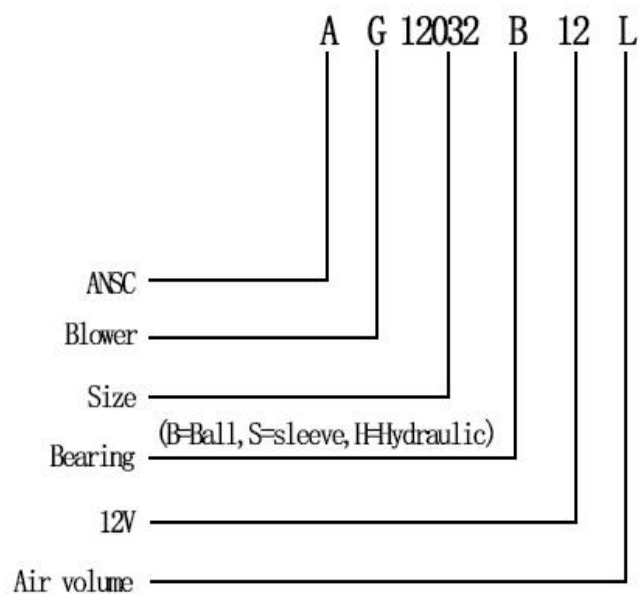

AG12032B24L	B=Ball S=Sleeve H=Hydraulic	24	18~26.5	0.4	9.6	2500	1.143	32.35	18.98	0.747	50.4
AG12032B24M		24	18~26.5	0.7	16.8	3000	1.426	40.35	29.28	1.153	52.3
AG12032B24H		24	18~26.5	0.9	21.6	3500	1.639	46.38	40.17	1.581	58.3
AG12032B24HH		24	18~26.5	1.2	28.8	4000	1.853	52.44	54.63	2.151	59
AG12032B24VH		24	18~26.5	1.5	36	4500	2.096	59.32	73.11	2.878	62.2
AG12032B24HV		24	18~26.5	1.8	43.2	5000	2.331	65.96	83.60	3.291	64.7
AG12032B48L		48	36~54	0.2	9.6	2500	1.143	32.35	18.98	0.747	50.4

① Bearing Mode: Ball / Sleeve / Hydraulic / Ball (UL) / Sleeve (UL) Hydraulic (UL)

② X=Function: FG RD RDL LD PWM TP VC RC CS RP SS AS CL IPX5

③ A=Plug

④ C=Customized by customers: Air volume, Air duct, Movement, Service life, Temperature, Noise, Material, Mold. etc.

导引：编码规则Code Rule