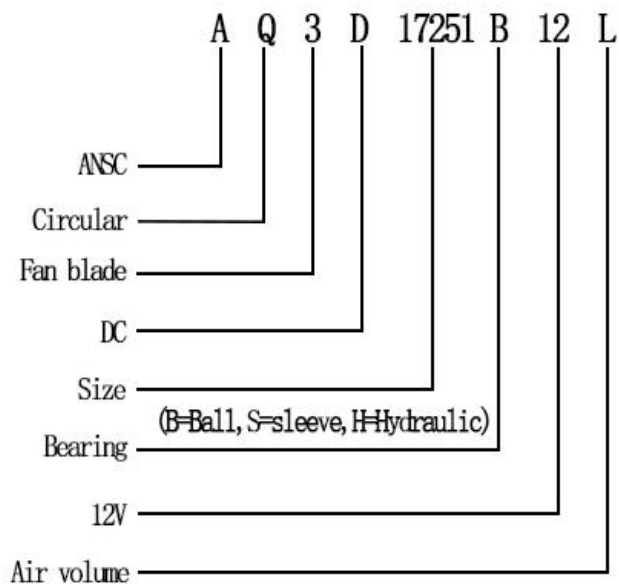

AQ3D17251B24H	B=Ball S=Sleeve H=Hydraulic	24	18~26.5	0.97	23.28	4000	8.489	299.7	23.80	0.937	60
AQ3D17251B24VH		24	18~26.5	1.17	28.08	4350	9.230	325.0	27.50	1.083	64
AQ3D17251B24HV		24	18~26.5	2.40	57.6	5250	11.14	394.0	44.73	1.761	69
AQ3D17251B48L		48	36~54	0.19	9.12	2800	5.942	209.7	11.90	0.469	50
AQ3D17251B48M		48	36~54	0.31	14.88	3350	7.110	251.0	17.49	0.689	55
AQ3D17251B48H		48	36~54	0.49	23.52	4000	8.489	299.7	23.80	0.937	60
AQ3D17251B48VH		48	36~54	0.61	29.28	4350	9.230	325.0	27.50	1.083	64
AQ3D17251B48HV		48	36~54	1.20	57.6	5250	11.14	394.0	44.73	1.761	69

①Bearing Mode:Ball/ Sleeve/Hydraulic/Ball (UL)/Sleeve (UL)Hydraulic (UL)

②X=Function: FG RD RDL LD PWM TP VC RC CS RP SS AS CL IPX5

③A=Plug

④C=Customized by customers: Air volume, Air duct, Movement, Service life, Temperature, Noise, Material, Mold.etc.

导引: 编码规则Code Rule