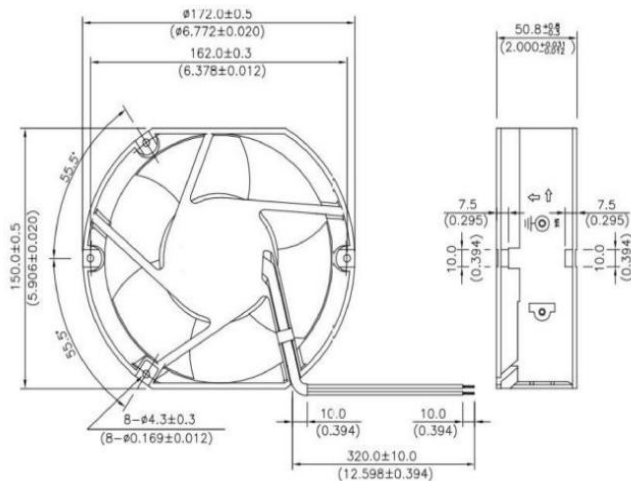

DC BRUSHLESS FAN

AQ3D17251B 172*51mm

Motor:DC Brushless
 Bearing:Two Ball
 Shell frame: Aluminum
 Fan blade: PBT UL94V-0
 Insulation:Class B
 Wire:AWG#26UL1007 (optional)
 PIN1:BLACK WIRE---(-)
 PIN2:RED WIRE---(+)

DIMENSIONS DRAWING(unit:mm)

P@Q CURVE(AT RATEDVOLTAGE)

Model	Bearing Mode①	Rated	Operating	Rated	Rated	Speed	Maximum		Maximum		Noise
		Volt	voltage range	current	input power		air Flow	Air pressure	mmH2O	InH2O	
PART. NO.		VDC	VDC	Amp	Watt	R. P. M	M3/min	CFM	mmH2O	InH2O	dB-A
AQ3D17251B12L	B=Ball S=Sleeve H=Hydraulic	12	7~13.5	0.79	9.48	2800	5.942	209.7	11.90	0.469	50
AQ3D17251B12M		12	7~13.5	1.35	16.20	3350	7.110	251.0	17.49	0.689	55
AQ3D17251B12H		12	7~13.5	1.94	23.28	4000	8.489	299.7	23.80	0.937	60
AQ3D17251B12VH		12	7~13.5	2.34	28.08	4350	9.230	325.0	27.50	1.083	64
AQ3D17251B24L		24	18~26.5	0.39	9.36	2800	5.942	209.7	11.90	0.469	50
AQ3D17251B24M		24	18~26.5	0.56	13.44	3350	7.110	251.0	17.49	0.689	55

AQ3D17251B24H	B=Ball S=Sleeve H=Hydraulic	24	18~26.5	0.97	23.28	4000	8.489	299.7	23.80	0.937	60
AQ3D17251B24VH		24	18~26.5	1.17	28.08	4350	9.230	325.0	27.50	1.083	64
AQ3D17251B24HV		24	18~26.5	2.40	57.6	5250	11.14	394.0	44.73	1.761	69
AQ3D17251B48L		48	36~54	0.19	9.12	2800	5.942	209.7	11.90	0.469	50
AQ3D17251B48M		48	36~54	0.31	14.88	3350	7.110	251.0	17.49	0.689	55
AQ3D17251B48H		48	36~54	0.49	23.52	4000	8.489	299.7	23.80	0.937	60
AQ3D17251B48VH		48	36~54	0.61	29.28	4350	9.230	325.0	27.50	1.083	64
AQ3D17251B48HV		48	36~54	1.20	57.6	5250	11.14	394.0	44.73	1.761	69

①Bearing Mode:Ball/ Sleeve/Hydraulic/Ball (UL)/Sleeve (UL)Hydraulic (UL)

②X=Function: FG RD RDL LD PWM TP VC RC CS RP SS AS CL IPX5

③A=Plug

④C=Customized by customers: Air volume, Air duct, Movement, Service life, Temperature, Noise, Material, Mold.etc.