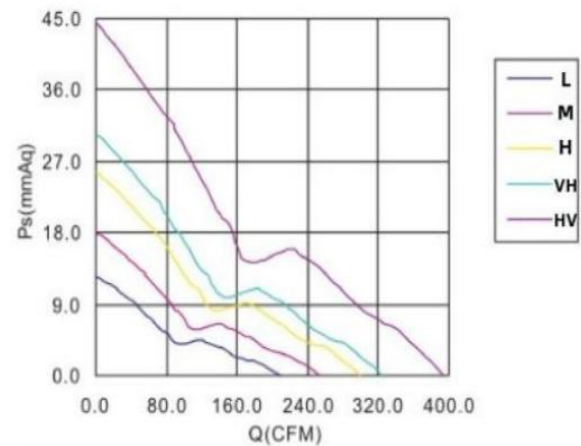

DC BRUSHLESS FAN

AQ3D17251B 172*51mm

Motor:DC Brushless
 Bearing:Two Ball
 Shell frame: Aluminum
 Fan blade: PBT UL94V-0
 Insulation:Class B
 Wire:AWG#26UL1007 (optional)
 PIN1:BLACK WIRE---(-)
 PIN2:RED WIRE---(+)

DIMENSIONS DRAWING(unit:mm)

P@Q CURVE(AT RATEDVOLTAGE)

Model	Bearing Mode①	Rated	Operating	Rated	Rated	Speed	Maximum		Maximum		Noise
		Volt	voltage range	current	input power		air Flow	Air pressure	mmH2O	InH2O	
PART. NO.		VDC	VDC	Amp	Watt	R. P. M	M3/min	CFM	mmH2O	InH2O	dB-A
AQ3D17251B12L	B=Ball S=Sleeve H=Hydraulic	12	7~13.5	0.79	9.48	2800	5.942	209.7	11.90	0.469	50
AQ3D17251B12M		12	7~13.5	1.35	16.20	3350	7.110	251.0	17.49	0.689	55
AQ3D17251B12H		12	7~13.5	1.94	23.28	4000	8.489	299.7	23.80	0.937	60
AQ3D17251B12VH		12	7~13.5	2.34	28.08	4350	9.230	325.0	27.50	1.083	64
AQ3D17251B24L		24	18~26.5	0.39	9.36	2800	5.942	209.7	11.90	0.469	50
AQ3D17251B24M		24	18~26.5	0.56	13.44	3350	7.110	251.0	17.49	0.689	55