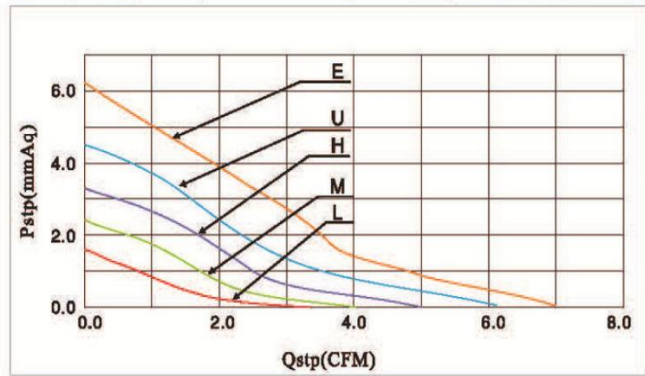

**DIMENSIONS DRAWING(unit:mm)**

**P@Q CURVE(AT RATED VOLTAGE)**

Model	Bearing Mode①	Rated Voltage	Operating voltage range	Rated current	Rated input power	Speed	Maximum air Flow		Maximum Air pressure		Noise
		VDC	VDC	Amp	Watt		R. P. M	M3/min	CFM	mmH2O	
PART. NO.		VDC	VDC	Amp	Watt	R. P. M	M3/min	CFM	mmH2O	InH2O	dB-A
AQ7D4010B05L	B=Ball S=Sleeve H=Hydraulic	5	4.5	0.08	0.40	4000	0.10	3.49	1.63	0.06	19.8
AQ7D4010B05M		5	4.0	0.11	0.55	5000	0.11	4.06	2.41	0.09	23.1
AQ7D4010B05H		5	4.0	0.17	0.85	6000	0.14	4.97	3.29	0.13	27.4
AQ7D4010B05U		5	4.0	0.22	1.10	7000	0.18	6.19	4.52	0.18	31.7
AQ7D4010B12L		12	9.0	0.08	0.96	4000	0.10	3.49	1.63	0.06	19.8
AQ7D4010B12M		12	9.0	0.08	0.96	5000	0.11	4.06	2.41	0.09	23.1