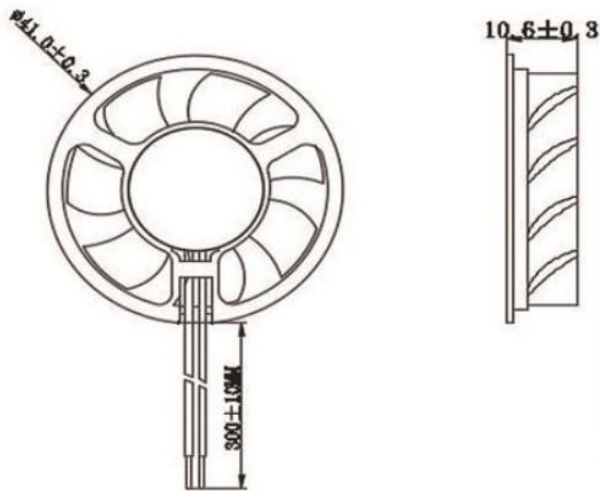

## DC BRUSHLESS FAN

**AQ7D4010B 40\*40\*10mm**

Motor:DC Brushless  
 Bearing:Ball、Hydraulic  
 Shell frame: PBT UL94V-0  
 Fan blade: PBT UL94V-0  
 Insulation:Class B  
 Wire:AWG#26UL1007 (optional)  
 PIN1:BLACK WIRE---(-)  
 PIN2:RED WIRE---(+)

**DIMENSIONS DRAWING(unit:mm)**

**P@Q CURVE(AT RATED VOLTAGE)**

Model	Bearing Mode①	Rated Voltage	Operating voltage range	Rated current	Rated input power	Speed	Maximum air Flow		Maximum Air pressure		Noise
		VDC	VDC	Amp	Watt		R. P. M	M3/min	CFM	mmH2O	
PART. NO.		VDC	VDC	Amp	Watt	R. P. M	M3/min	CFM	mmH2O	InH2O	dB-A
AQ7D4010B05L	B=Ball S=Sleeve H=Hydraulic	5	4.5	0.08	0.40	4000	0.10	3.49	1.63	0.06	19.8
AQ7D4010B05M		5	4.0	0.11	0.55	5000	0.11	4.06	2.41	0.09	23.1
AQ7D4010B05H		5	4.0	0.17	0.85	6000	0.14	4.97	3.29	0.13	27.4
AQ7D4010B05U		5	4.0	0.22	1.10	7000	0.18	6.19	4.52	0.18	31.7
AQ7D4010B12L		12	9.0	0.08	0.96	4000	0.10	3.49	1.63	0.06	19.8
AQ7D4010B12M		12	9.0	0.08	0.96	5000	0.11	4.06	2.41	0.09	23.1

AQ7D4010B12H	B=Ball S=Sleeve H=Hydraulic	12	9.0	0.10	1.20	6000	0.14	4.97	3.29	0.13	27.4
AQ7D4010B12U		12	7.0	0.12	1.44	7000	0.18	6.19	4.52	0.18	31.7
AQ7D4010B12E		12	7.0	0.15	1.80	8000	0.20	7.07	6.20	0.24	34.3
AQ7D4010B24L		24	12.0	0.04	0.96	4000	0.10	3.49	1.63	0.06	19.8
AQ7D4010B24M		24	12.0	0.04	0.96	5000	0.11	4.06	2.41	0.09	23.1
AQ7D4010B24H		24	12.0	0.05	1.20	6000	0.14	4.97	3.29	0.13	27.4
AQ7D4010B24U		24	12.0	0.07	1.68	7000	0.18	6.19	4.52	0.18	31.7
AQ7D4010B24E		24	12.0	0.09	2.16	8000	0.20	7.07	6.20	0.24	34.3

① Bearing Mode: Ball/ Sleeve/ Hydraulic/ Ball (UL)/ Sleeve (UL) Hydraulic (UL)

② X=Function: FG RD RDL LD PWM TP VC RC CS RP SS AS CL IPX5

③ A=Plug

④ C=Customized by customers: Air volume, Air duct, Movement, Service life, Temperature, Noise, Material, Mold. etc.